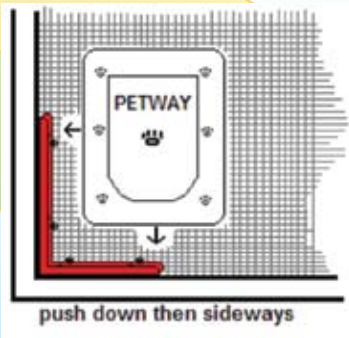

Security Screen Pet Doors:

Available in 6 Colours and 3 Sizes (see back page for colours)

Same Pet Door can be fitted to Standard Insect Screen Doors using supporting L Bracket (sold separately)

Same Pet Door can be fitted to Stainless Steel Security Doors (See our website: www.petway.com.au for fitting information)

Small - Fitted to Security Door

Medium - Fitted to Security Door

Large - Fitted to Security Door

Small - Fitted to Insect Screen Door

Small - Fitted to Stainless Steel Security Door

L Bracket is a support bracket to fit the Security Pet Door to Standard Insect Screen Doors

Adaptor L Bracket is required for installation into this & similar frame.

This frame is sometimes used to make insect screen doors. L Bracket is not required for installation into this type of frame.

Timber Pet Doors:

Available in small size & White only

Just cut the hole in Timber Door using provided Template. Squeeze Pet Door Frames together, then the pet door is ready for use

Petway Timber & Security Pet Doors can be aligned to work together, best to fit the Security Pet Door in centre of your door first to enable alignment of Timber Pet Door correctly. A Soft Flexible Flap (Sold Separately) is available so two flaps can work together. Best to fit soft flap to Timber Pet Door