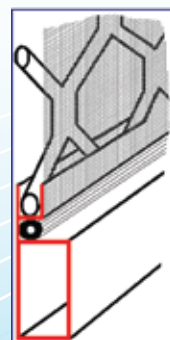

Small - Fitted to Security Door

Medium - Fitted to Security Door

Large - Fitted to Security Door

Small - Fitted to Insect Screen Door

Small - Fitted to Stainless Steel Security Door

L Bracket is a support bracket to fit the Security Pet Door to Standard Insect Screen Doors

Adaptor L Bracket is required for installation into this & similar frame.

This frame is sometimes used to make insect screen doors. L Bracket is not required for installation into this type of frame.

Timber Pet Doors:

Available in small size & White only

Just cut the hole in Timber Door using provided Template. Squeeze Pet Door Frames together, then the pet door is ready for use

Petway Timber & Security Pet Doors can be aligned to work together, best to fit the Security Pet Door in centre of your door first to enable alignment of Timber Pet Door correctly. A Soft Flexible Flap (Sold Separately) is available so two flaps can work together. Best to fit soft flap to Timber Pet Door